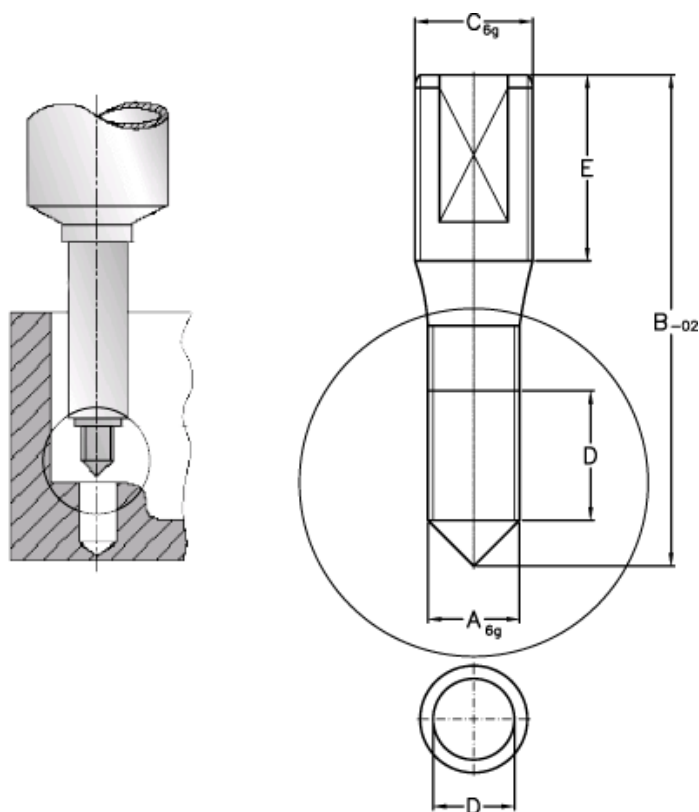

Article number: 12621000050710

Description: Threaded pin 621 000 050.710
For M5

Measures

A = M5
B = 91.0
C = M8
D = 15.0
E = 20